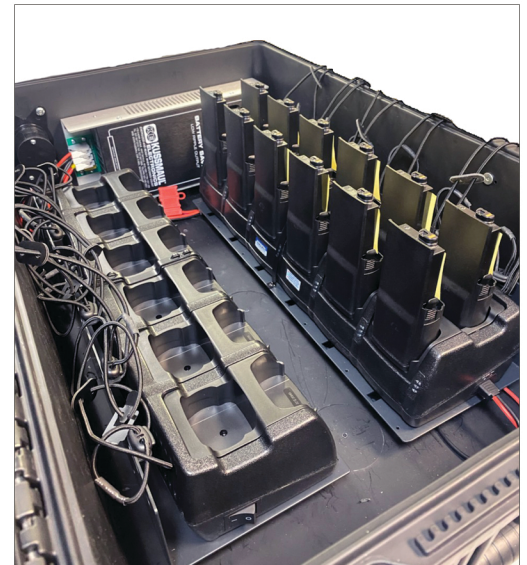

POWER on the move

www.criticalbattery.com
Mobile Power Solutions
For Two-Way Radios

AC or DC auto switching power supply
+ NATO receptacle (optional).

Portable charging station
for 12 or 24 radios.

- Rugged, wheeled Pelican 1650 enclosure.
- Includes adjustable tie-down straps to secure battery / radio while charging.
- Compatible with Li-Ion / LiPo / NiMH / NiCd batteries.
- Available for Motorola, Kenwood, L3Harris, Icom, Tait, and BK Technologies radios (models may be mixed).