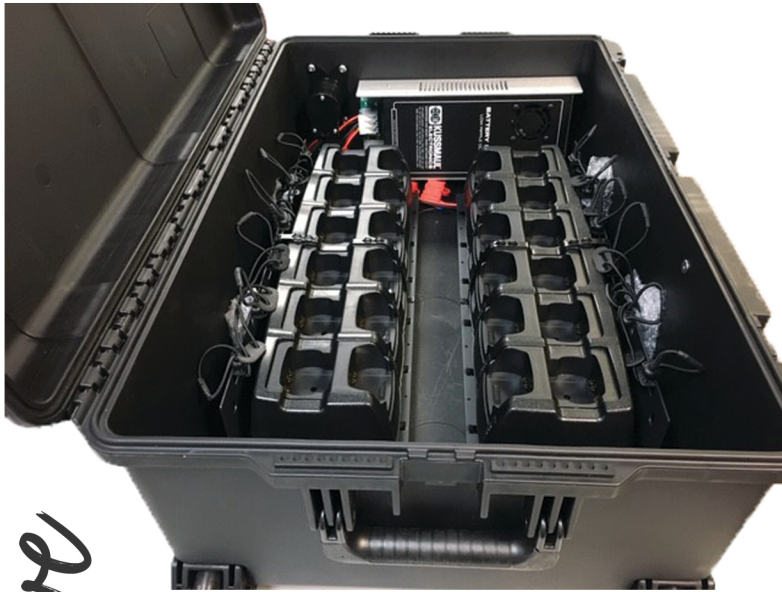

POWER on the move

www.criticalbattery.com
Mobile Power Solutions
For Two-Way Radios

AC or DC auto switching power supply
+ NATO receptacle (optional).

Portable charging station
for 12 or 24 radios.

- Rugged, wheeled Pelican 1650 enclosure.
- Includes adjustable tie-down straps to secure battery / radio while charging.
- Compatible with Li-Ion / LiPo / NiMH / NiCd batteries.
- Available for Motorola, Kenwood, L3Harris, Icom, Tait, and BK Technologies radios (models may be mixed).